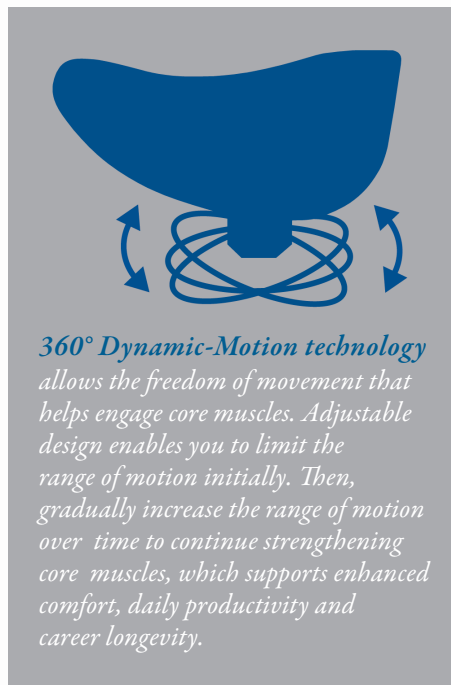

## 135 Series Saddle Seats

Exclusive 360° Dynamic Motion technology optimizes comfort

### Designed to provide unmatched comfort

- Innovative 360° Dynamic Motion capability engages core muscles, helping strengthen back muscles over time – reducing back pain and sitting fatigue
- Saddle design eases load on back muscles by tilting pelvis forward to enhance posture, naturally align vertebrae and disks, and relieve shoulder and neck tension
- Enables dentists and hygienists to be more comfortable and productive throughout their workday

### Personalized comfort

- Choice of saddle seat sizes and cylinder heights enables you to customize the fit for all users under 5' 3", those that are 5' 3"-5' 11", and those over 5' 11"
- Conveniently adjust cylinder height to exact user preference