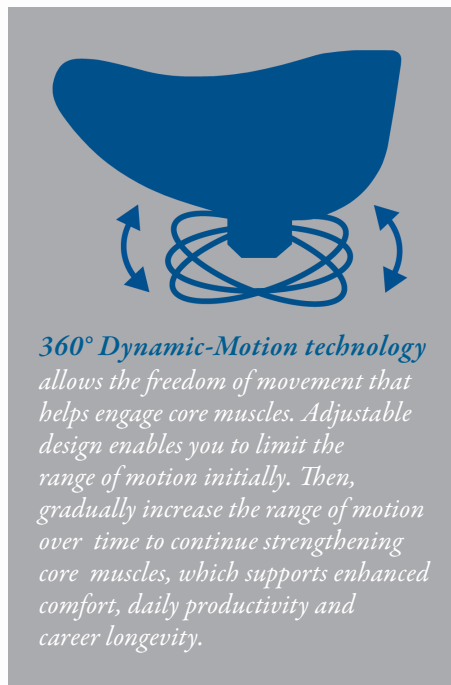

Brewer

135 Series Saddle Seats

Exclusive 360° Dynamic Motion technology optimizes comfort

Designed to provide unmatched comfort

- Innovative 360° Dynamic Motion capability engages core muscles, helping strengthen back muscles over time – reducing back pain and sitting fatigue
- Saddle design eases load on back muscles by tilting pelvis forward to enhance posture, naturally align vertebrae and disks, and relieve shoulder and neck tension
- Enables dentists and hygienists to be more comfortable and productive throughout their workday

Personalized comfort

- Choice of saddle seat sizes and cylinder heights enables you to customize the fit for all users under 5' 3", those that are 5' 3"-5' 11", and those over 5' 11"
- Conveniently adjust cylinder height to exact user preference

135 Series Saddle Seat

Brewer exclusives help optimize a practice's bottom-line

Brewer Differentiators

- *360° Dynamic Motion technology promotes back health*
- *Conveniently adjust the level of dynamic motion desired to suit personal preference*
- *Standard 5-year warranty*

135 Jumper Models	Adjustable Height Range	Recommended User Height
135JS	24"-32"	5' 3"-5' 11"
135JS-H	27"-37"	Over 5' 11"

135DSS Series

All 135DSS Saddle Seats feature:

- Innovative split-saddle-seat design with adjustable dynamic movement offering full 360° tilt
- Available in a wide variety of color options
- 23" diameter cast aluminum base w/large casters
- 250 lb. weight capacity