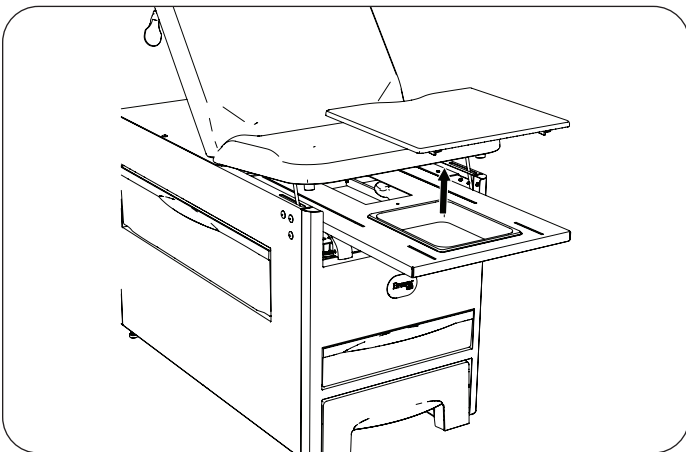

3500162 Toe Board Service Kit

Item No.	Description	Qty
1	Toe Board	1

Registering your Brewer product is easy.
Simply go to brewercompany.com/warranty-registration, fill out the information fields and click send.
By registering your product today, you are better safeguarding your investment in the future.

The Brewer Company, LLC
N88 W13901 Main Street, Suite 100
Menomonee Falls, WI 53051
P 800.558.8777
F 262.251.2332
E customerservice@brewercompany.com
www.brewercompany.com

Remove the Toe Board

1. Pull the leg extension all the way out.

2. Remove the toe board from the leg extension and discard.

Install the Toe Board

1. Place the toe board into the leg extension.

NOTE: Ensure the curved edge of the board faces toward the rear of the exam table.