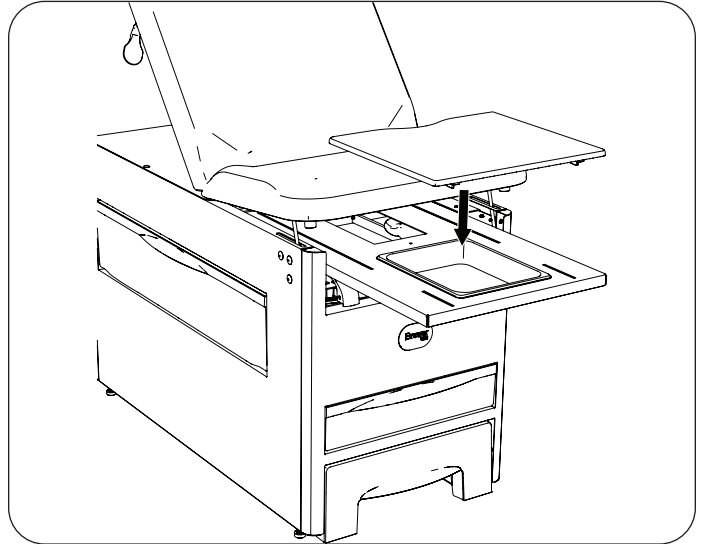

The Brewer Company, LLC
N88 W13901 Main Street, Suite 100
Menomonee Falls, WI 53051
P 800.558.8777
F 262.251.2332
E customerservice@brewercompany.com
www.brewercompany.com

Remove the Toe Board

1. Pull the leg extension all the way out.

2. Remove the toe board from the leg extension and discard.

Install the Toe Board

1. Place the toe board into the leg extension.

NOTE: Ensure the curved edge of the board faces toward the rear of the exam table.