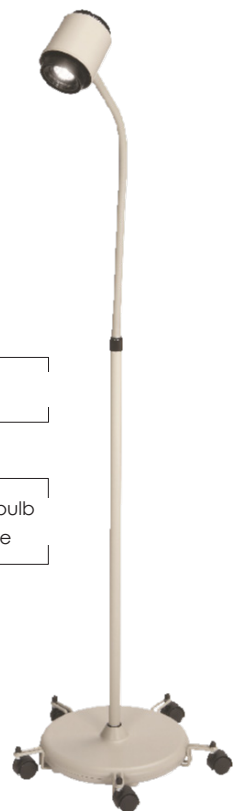

accessories

#001635 35-watt replacement bulb

#200165 five-caster base - beige