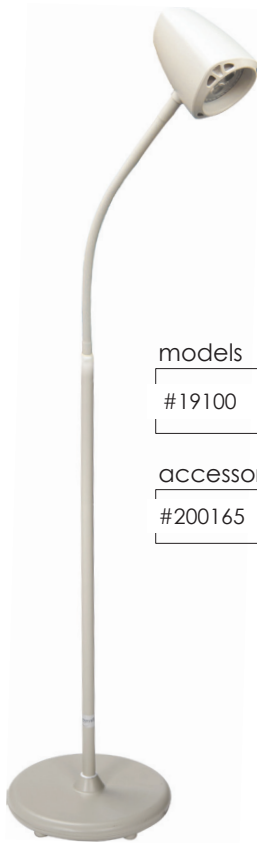

Brewer Task Lighting

LED Eco-Series

models

#19100 beige

accessories

#200165 five-caster base - beige

Light

- Standard one-year warranty
- Eco-friendly long-life LED bulb for lower cost of ownership
- Bright, best-in-class white light drives clinical efficiency
- Cool to the touch and easy to maneuver
- Head rotation: 170° Left/Right
- High intensity, low voltage, 12-Watt LED bulb included
- Brightness: 880 Lumens; 5" Beam dia. at 18" distance
- Color temperature: 4000° Kelvin
- Bulb life: Approx. 50,000 hrs

Arm

- Smooth, easy-to-clean flexible arm and head
- Flexible, "no-drift," 23" (58.4 cm) gooseneck
- Maximum Height: 66" (167.6 cm)

Base

- Power cord is detachable and exits the weighted base at the floor level
- Optional five-caster base available
- Base Diameter: 13" (33 cm)
- Cord length: 10' (304.8 cm)

Halogen 35 Task Series

Light

- Standard one-year warranty
- Crisp, white light
- Non-metallic head eliminates surface heat
- Dichroic film-coated reflectors filter out 80% of beam heat
- Heat sink technology removes bulb socket heat and keeps the housing cool
- High intensity, low voltage, 35-Watt bulb included
- Color temperature - 3000° Kelvin
- 1500 Footcandles @ 24" (61 cm)
- Bulb life: 4000 hrs

Arm

- Flexible, "no-drift," 24" (61 cm) gooseneck
- 540° rotation of the light head and gooseneck arm
- Maximum Height: 65.5" (166.4 cm)

Base

- Internal power cord exits the weighted base at floor level
- Optional five-caster base (Shown)
- Base Diameter: 13" (33 cm)
- Cord length: 9' 3" (281.9 cm)