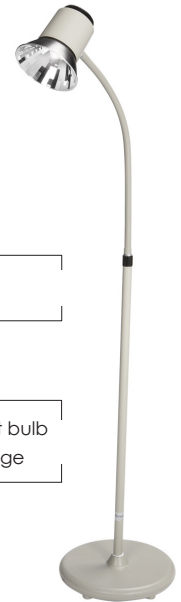

models

#17100 beige

accessories

#001525 25-watt replacement bulb
#200165 five-caster base - beige

Chrome Task Series

Light

- Standard one-year warranty
- 10 to 40-Watt incandescent bulb (not included)
- Some assembly is required

Arm

- Maintains its positioning properly over time
- Easily adjustable in any direction
- Durable chrome finish
- 11" (27.9 cm) gooseneck
- Maximum Height: 72" (182.9 cm)

Base

- Stable chrome plated base
- Base Diameter: 11" (27.9 cm)
- Grounded 3-wire plug
- Cord length: 12' (365.8 cm)

The Brewer Company is an ISO 13485:2003 certified company.

All Brewer products conform to US and Canadian electrical and medical industry codes and regulations and meet or exceed industry requirements.

All Brewer lighting comes with a 1-year warranty.

The Brewer Company reserves the right to improve or modify the design of its products consistent with new methods and techniques.

Call your local Brewer sales representative to learn about our complete product line.

The Brewer Company LLC
N88W13901 Main Street, Menomonee Falls, WI 53051
1.888.Brewer.1 www.brewercompany.com

Brewer