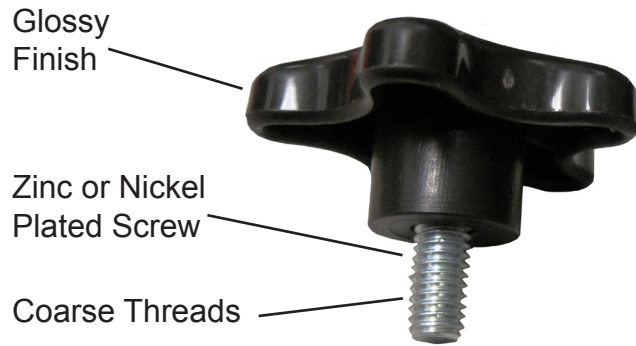

## Backrest Upright Bar Knob Differences

Glossy Finish

Zinc or Nickel Plated Screw

Coarse Threads

Narrower Screw (slightly less than 3/8")

### Type A

\*For 21340B Millenium Surgeon Stool

\*Effective 21-Feb-2013. Subject to change. Contact Brewer Customer Service to make sure this knob has not changed.

Matte Finish

Black Oxide Coated Screw

Fine Threads

Wider Screw (3/8")