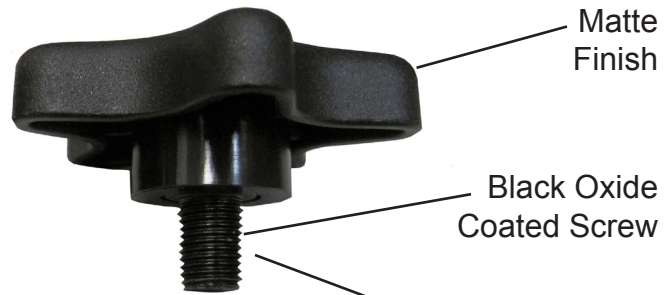

## Backrest Upright Bar Knob Differences

Glossy Finish

Zinc or Nickel Plated Screw

Coarse Threads

Narrower Screw (slightly less than 3/8")

### Type A

\*For 21340B Millenium Surgeon Stool

\*Effective 21-Feb-2013. Subject to change. Contact Brewer Customer Service to make sure this knob has not changed.

Matte Finish

Black Oxide Coated Screw

Fine Threads

Wider Screw (3/8")