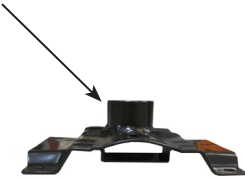

**Which Control Plate Do You Have on Your 21340 or 21340B
Brewer Millennium Foot Operated Stool?**

Straight Tube

End View

Angle View

Top View

Old Style Control Plate 100952

Double Wall Domed
Reinforcement
around Tube

End View

Angle View

Top View

New Style Control Plate 2102493

Enlarged View

Old Style Control Plate 100952

New Style Control Plate 2102493
