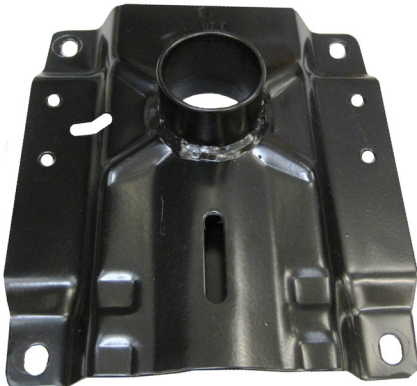

**Which Control Plate Do You Have on Your 21340 or 21340B
Brewer Millennium Foot Operated Stool?**

Straight Tube

End View

Angle View

Top View

Old Style Control Plate 100952

Double Wall Domed
Reinforcement
around Tube

End View

Angle View

Top View

New Style Control Plate 2102493

Enlarged View

Old Style Control Plate 100952

New Style Control Plate 2102493
